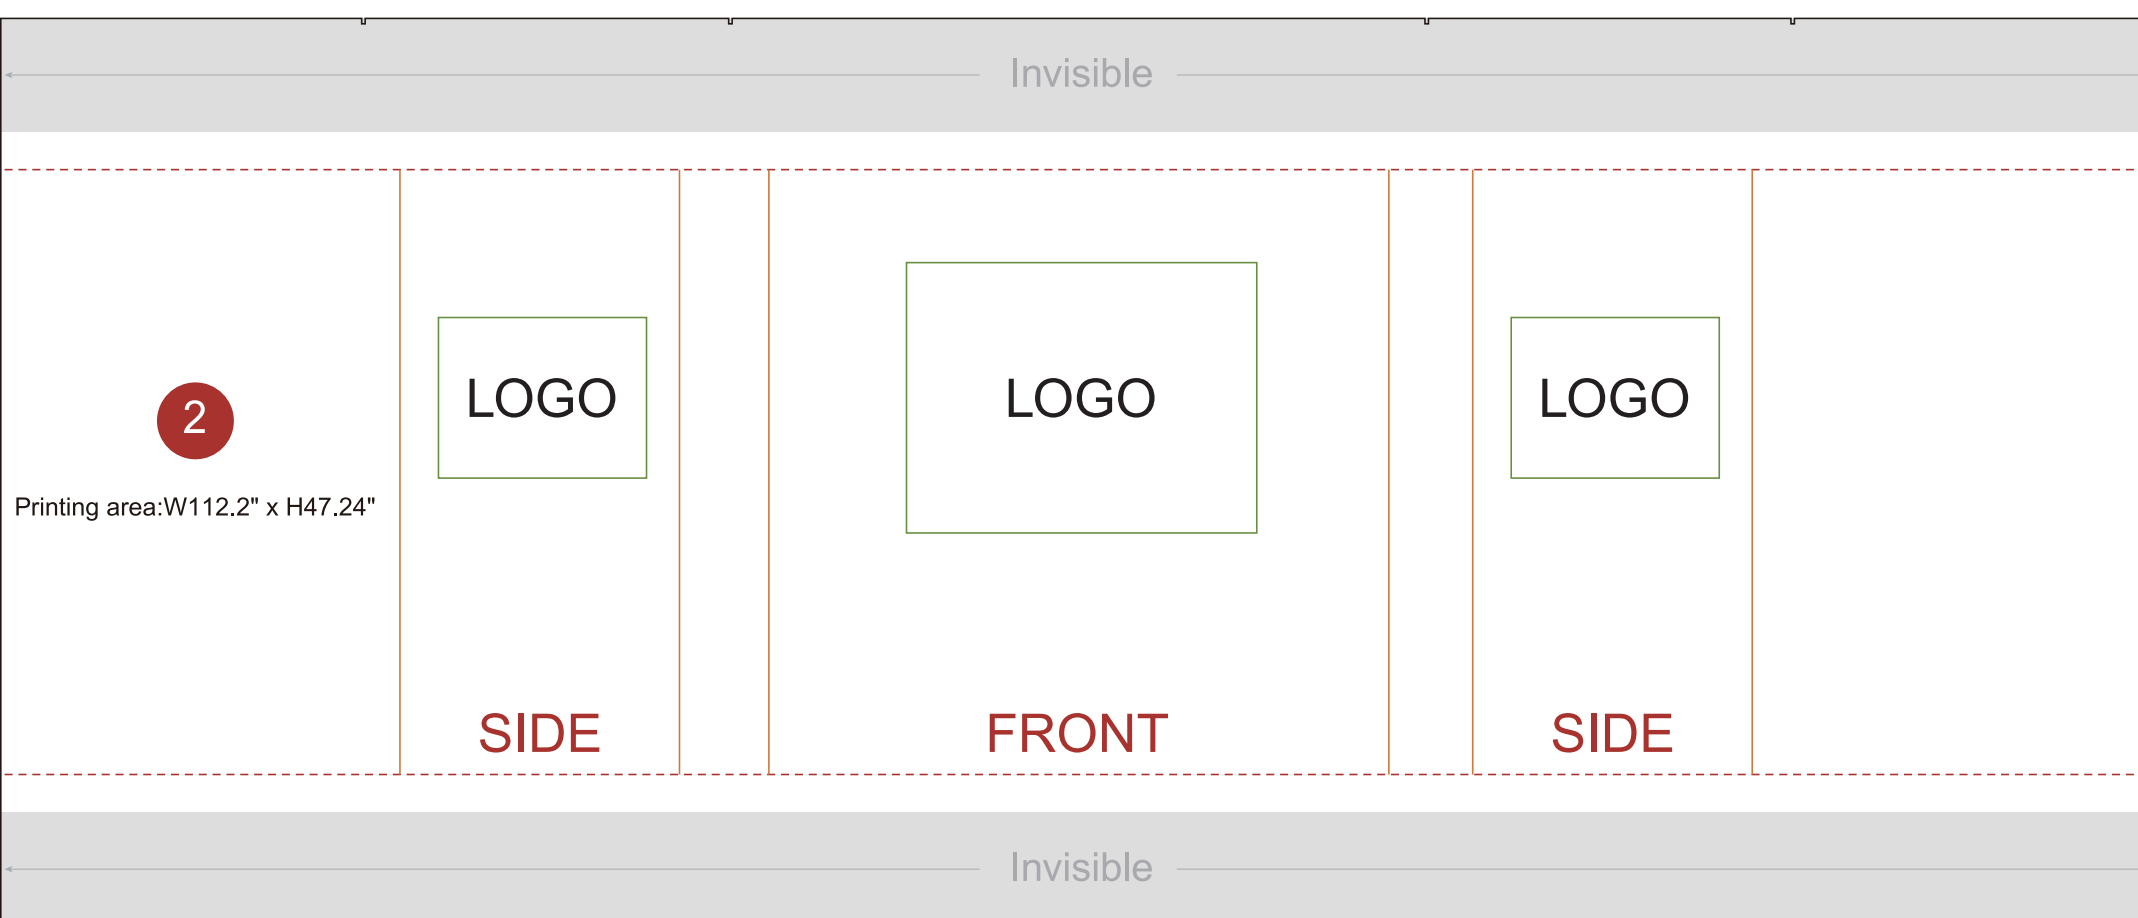

1
FRONT
 Printing area: W93.7" x H92"

Bleed Line —————

Make sure to extend the background images or colors all the way to the edge of the black outline.

Trim Line - - - - -

Be aware of Safe visible area & keep important images & text inside this line.(Anything left outside the red box may be cut off during trimming.)

Safe Line —————

Fold Line —————

1
BACK
 Printing area: W93.7" x H92"

QuickShow

Graphic Specifications:

- Use Provided Template: Follow template dimensions exactly
- Resolution: 150 DPI minimum
- Color Mode: CMYK (for print accuracy)
- No Template Lines: Remove any template guidelines before submission
- Images: Embed or link all images in the file
- Fonts: Outline all fonts to avoid compatibility issues