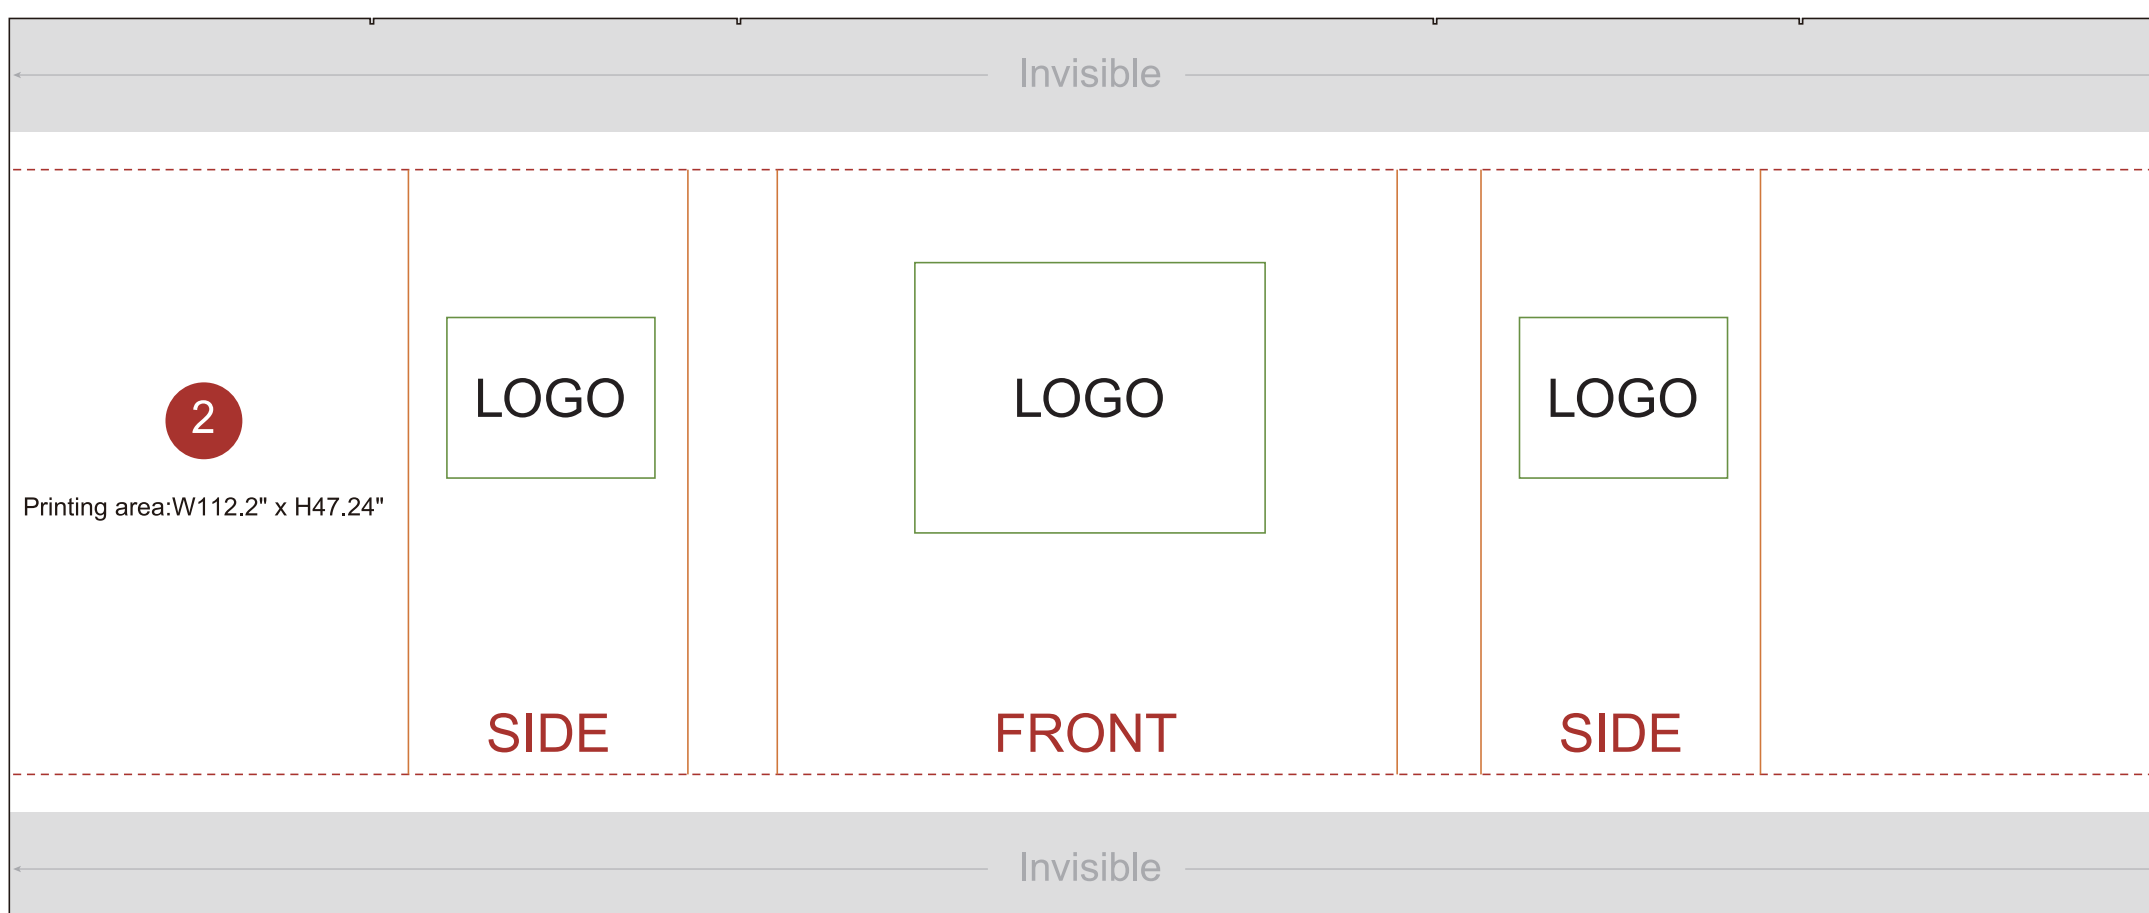

## FRONT

Printing area: W105.51" x H92.51"

Bleed Line ————

Make sure to extend the background images or colors all the way to the edge of the black outline.

Trim Line - - - - -

Be aware of Safe visible area & keep important images & text inside this line.(Anything left outside the red box may be cut off during trimming.)

Safe Line ————

Fold Line ————

1

## BACK

Printing area: W105.51" x H92.51"