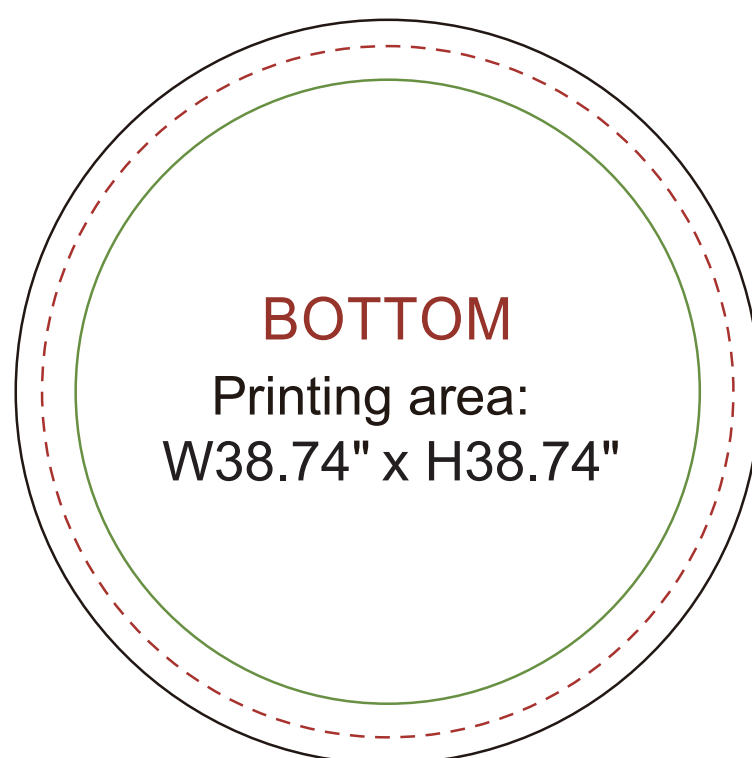

TOP

Printing area:
W38.74" x H38.74"

FRONT

Printing area: W115.78" x H146.74"

Bleed Line —————
 Make sure to extend the background images or colors all the way to the edge of the black outline.

Trim Line - - - - -
 Be aware of Safe visible area & keep important images & text inside this line.(Anything left outside the red box may be cut off during trimming.)

Safe Line —————

Fold Line —————

BOTTOM

Printing area:
W38.74" x H38.74"

QuickShow

- Graphic Specifications:
- Use Provided Template: Follow template dimensions exactly
 - Resolution: 150 DPI minimum
 - Color Mode: CMYK (for print accuracy)
 - No Template Lines: Remove any template guidelines before submission
 - Images: Embed or link all images in the file
 - Fonts: Outline all fonts to avoid compatibility issues