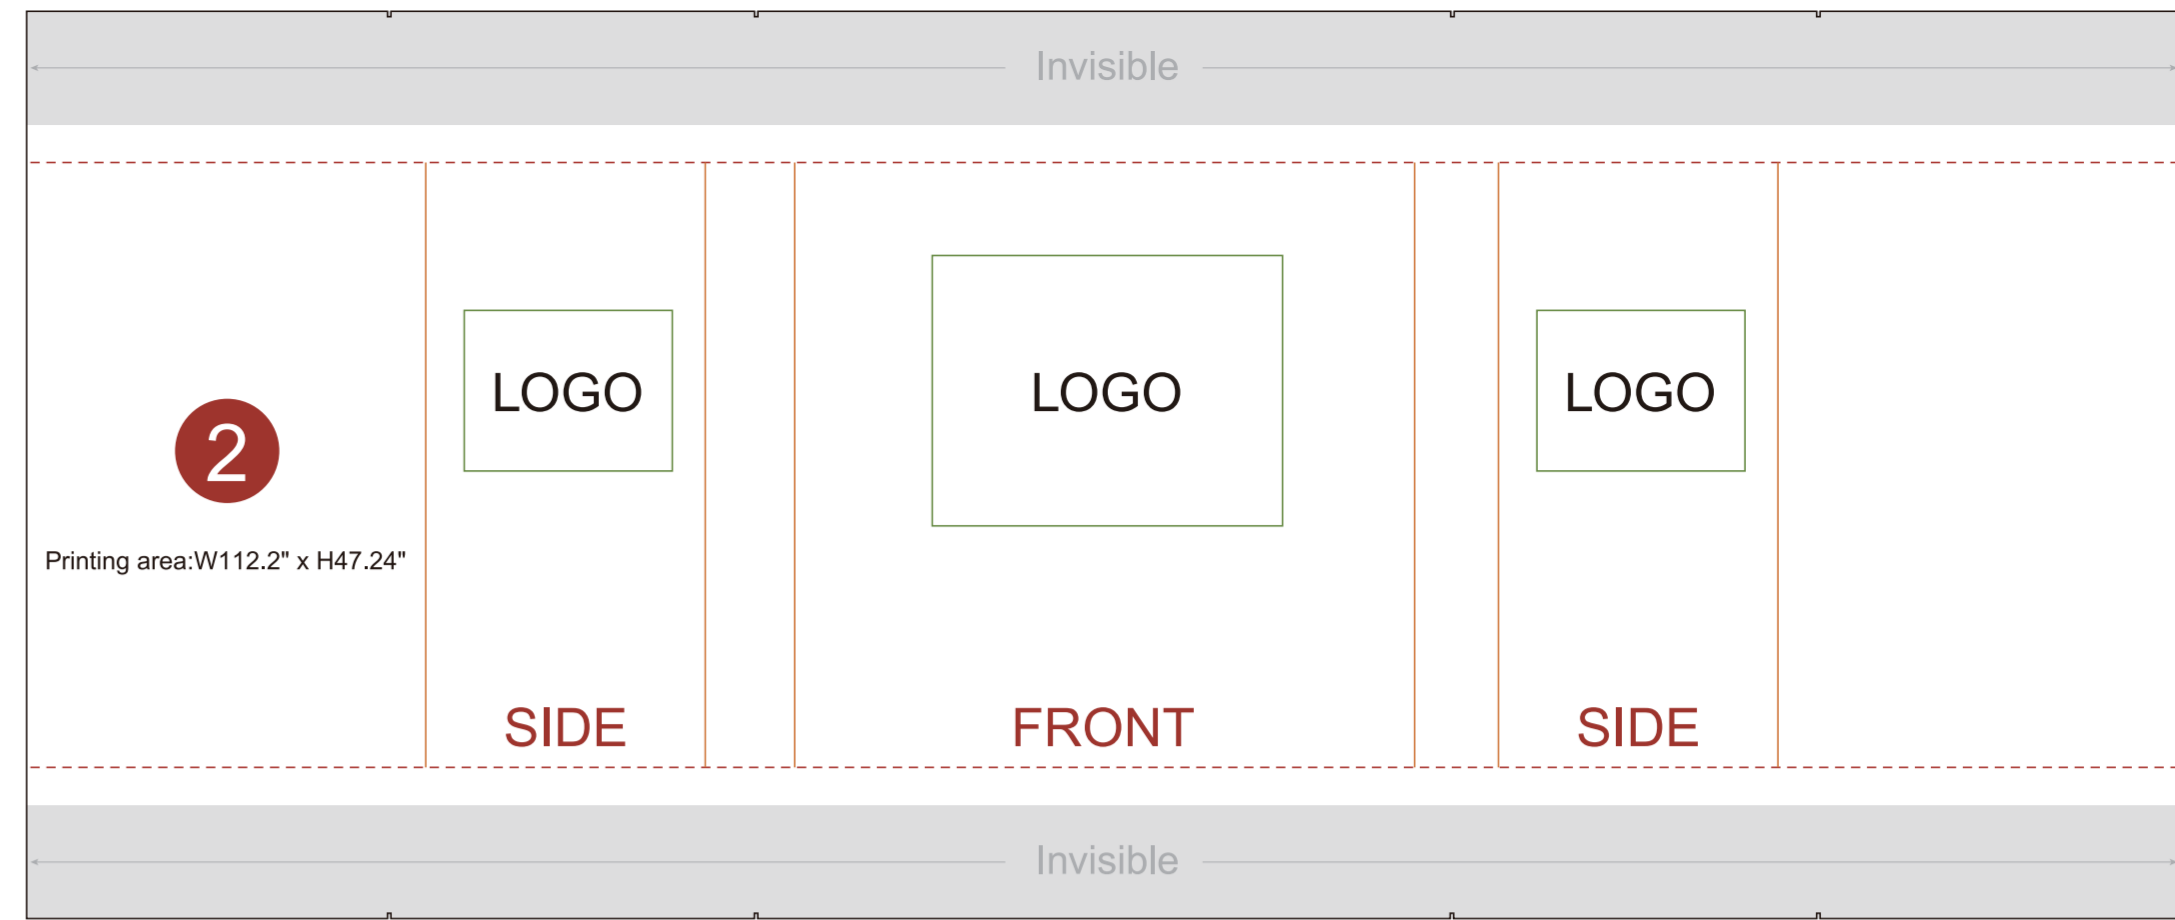

1

FRONT

Printing area:W361.95" x H91.65"

Bleed Line ————

Make sure to extend the background images or colors all the way to the edge of the black outline.

Trim Line - - - - -

Be aware of Safe visible area & keep important images & text inside this line.(Anything left outside the red box may be cut off during trimming.)

Safe Line ————

Fold Line ————

1

BACK

Printing area:W361.95" x H91.65"

QuickShow

Graphic Specifications:

- Use Provided Template: Follow template dimensions exactly
- Resolution: 150 DPI minimum
- Color Mode: CMYK (for print accuracy)
- No Template Lines: Remove any template guidelines before submission
- Images: Embed or link all images in the file
- Fonts: Outline all fonts to avoid compatibility issues