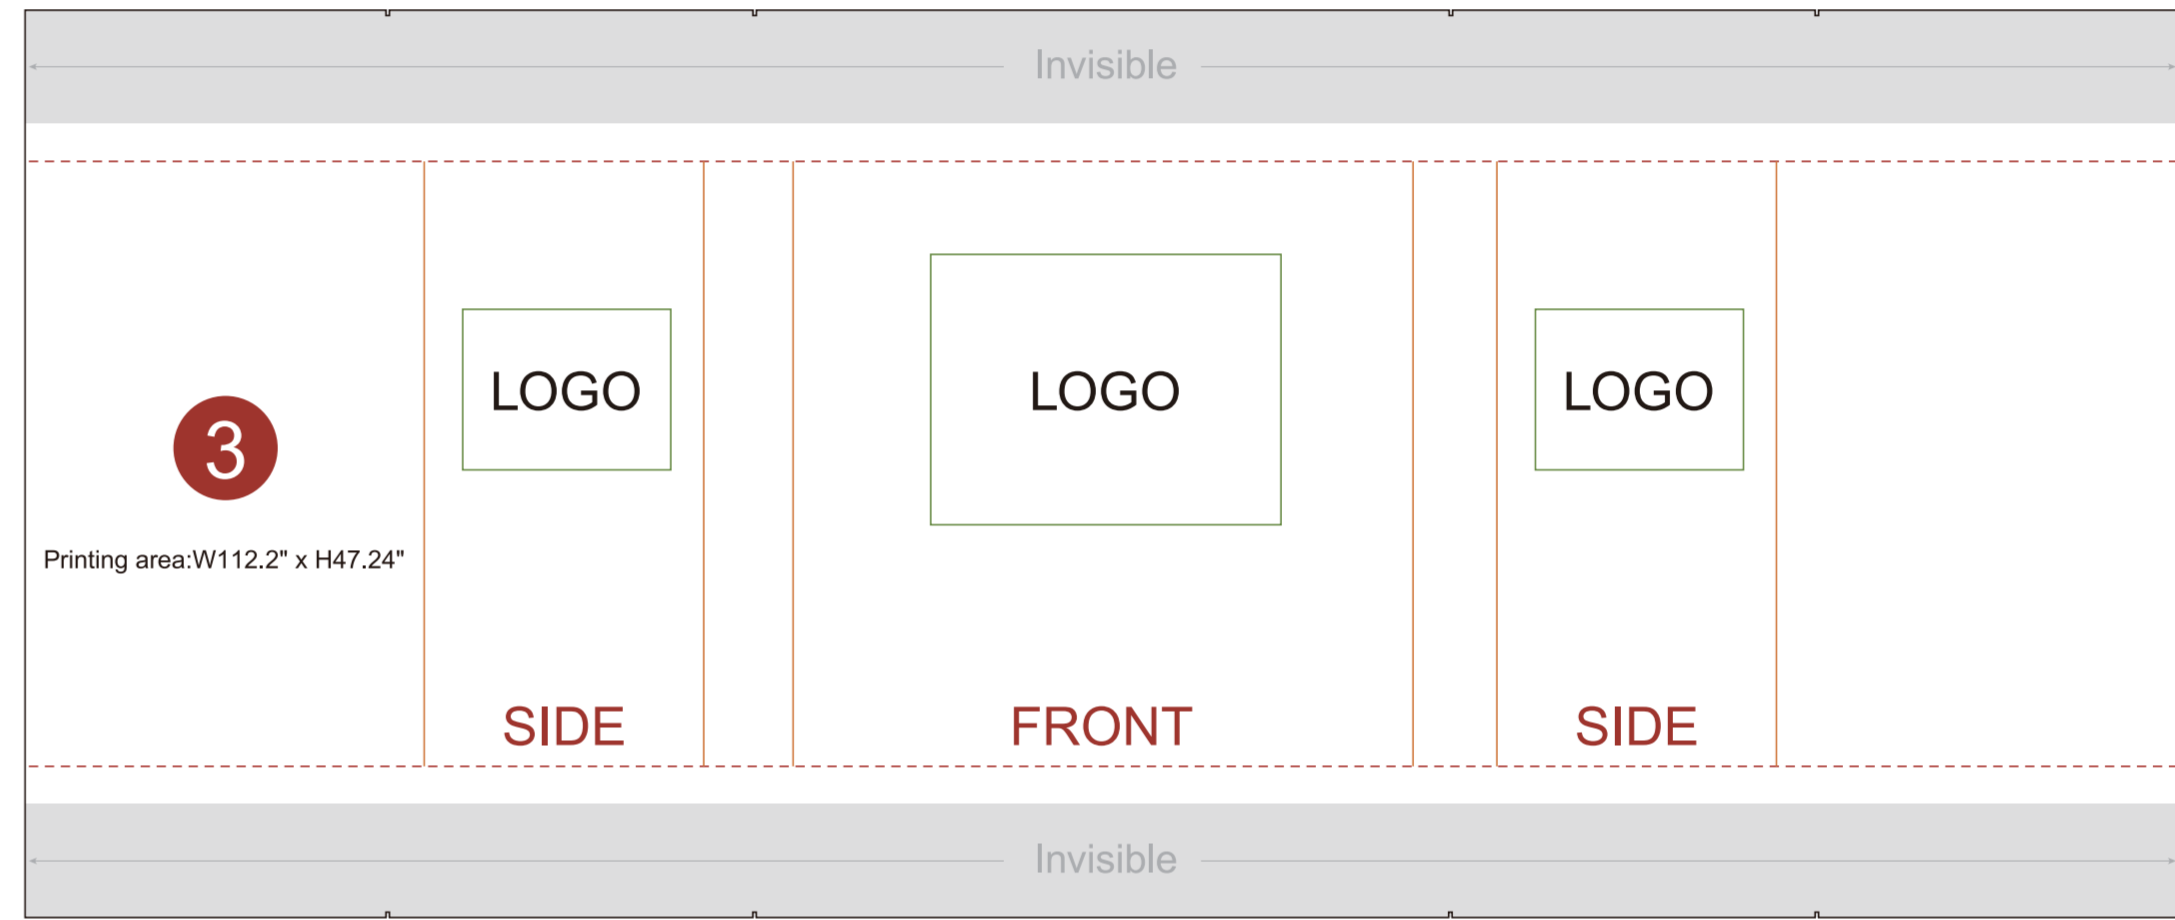

1

FRONT

Printing area:W361.95" x H91.65"

Bleed Line ————

Make sure to extend the background images or colors all the way to the edge of the black outline.

Trim Line - - - - -

Be aware of Safe visible area & keep important images & text inside this line.(Anything left outside the red box may be cut off during trimming.)

Safe Line ————

Fold Line ————

1

BACK

Printing area:W361.95" x H91.65"

QuickShow

Graphic Specifications:

- Use Provided Template: Follow template dimensions exactly
- Resolution: 150 DPI minimum
- Color Mode: CMYK (for print accuracy)
- No Template Lines: Remove any template guidelines before submission
- Images: Embed or link all images in the file
- Fonts: Outline all fonts to avoid compatibility issues