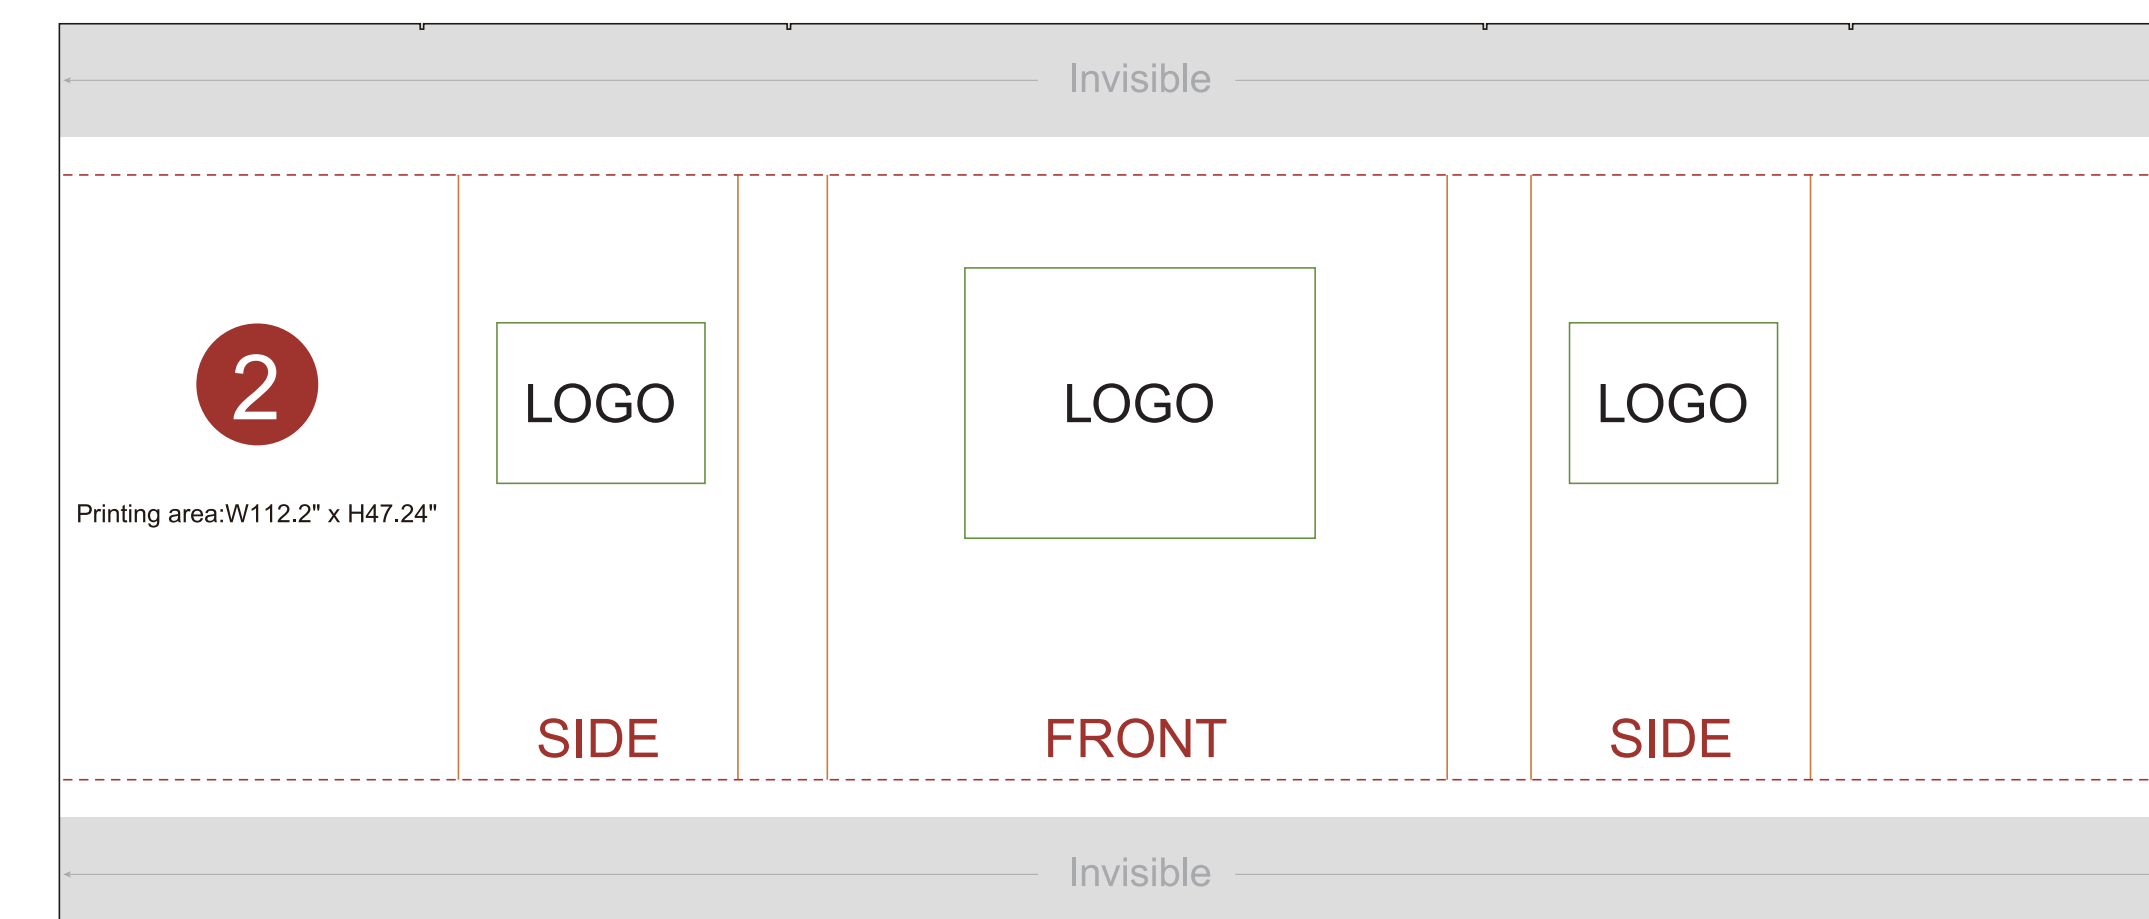

TOP Printing area: W241.73"xH14.96"

LEFT Printing area: W14.96" x H91.33"

1
FRONT
Printing area: W242.12" x H91.73"

Bleed Line ————
 Make sure to extend the background images or colors all the way to the edge of the black outline.

Trim Line - - - - -
 Be aware of Safe visible area & keep important images & text inside this line.(Anything left outside the red box may be cut off during trimming.)

Safe Line ————
Fold Line ————

RIGHT Printing area: W14.96" x H91.33"

BACK
Printing area: W74.96" x H17.96"

BOTTOM
Printing area: W74.96" x H14.81"

TOP
Printing area: W74.96" x H14.81"

LEFT
Printing area: W14.96" x H17.96"

5
FRONT
Printing area: W74.96" x H17.96"

RIGHT
Printing area: W14.96" x H17.96"

BACK
Printing area: W74.96" x H17.96"

BOTTOM
Printing area: W74.96" x H14.81"

QuickShow

- Graphic Specifications:
- Use Provided Template: Follow template dimensions exactly
 - Resolution: 150 DPI minimum
 - Color Mode: CMYK (for print accuracy)
 - No Template Lines: Remove any template guidelines before submission
 - Images: Embed or link all images in the file
 - Fonts: Outline all fonts to avoid compatibility issues