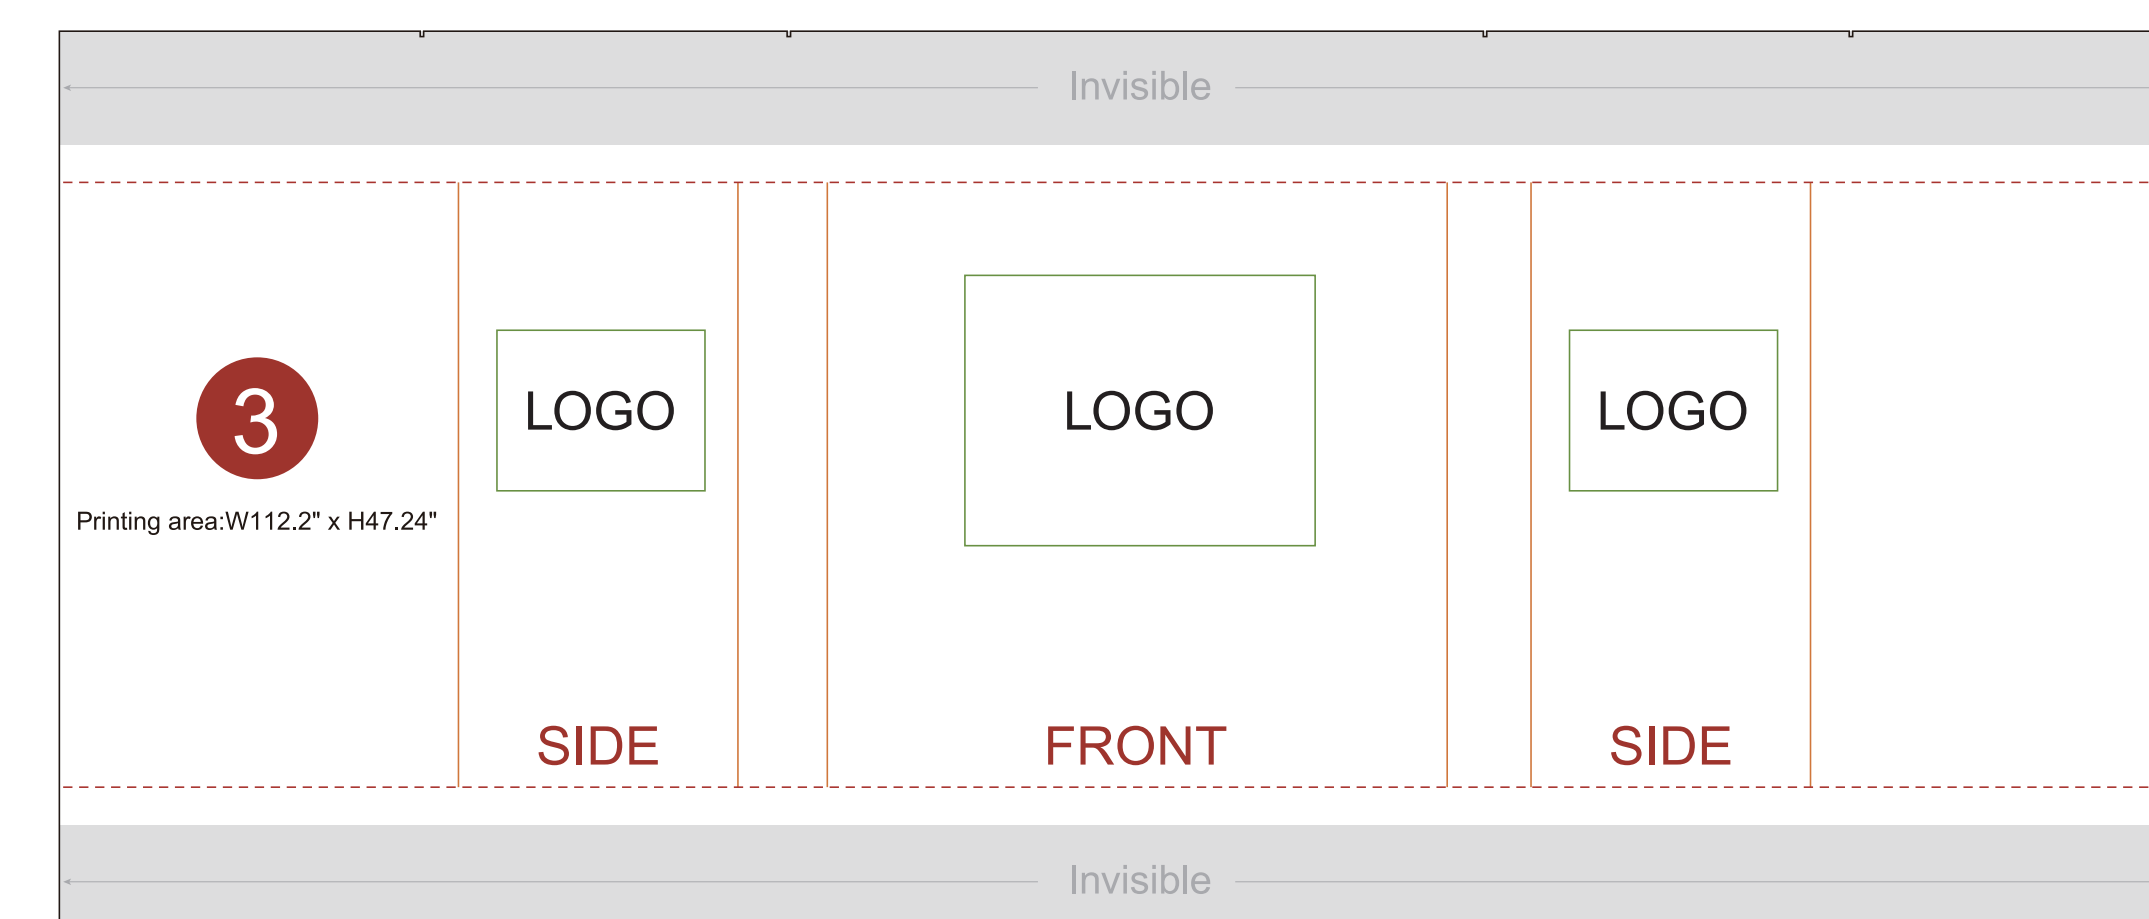

TOP Printing area: W241.73"xH14.96"

LEFT Printing area: W14.96" x H91.33"

1
FRONT
Printing area: W242.12" x H91.73"

Bleed Line ————
 Make sure to extend the background images or colors all the way to the edge of the black outline.

Trim Line - - - - -
 Be aware of Safe visible area & keep important images & text inside this line.(Anything left outside the red box may be cut off during trimming.)

Safe Line ————
Fold Line ————

RIGHT Printing area: W14.96" x H91.33"

BACK
Printing area: W74.96" x H17.96"

BOTTOM
Printing area: W74.96" x H14.81"

TOP
Printing area: W74.96" x H14.81"

LEFT
Printing area: W14.96" x H17.96"

5
FRONT
Printing area: W74.96" x H17.96"

RIGHT
Printing area: W14.96" x H17.96"

BACK
Printing area: W74.96" x H17.96"

BOTTOM
Printing area: W74.96" x H14.81"

QuickShow

- Graphic Specifications:
- Use Provided Template: Follow template dimensions exactly
 - Resolution: 150 DPI minimum
 - Color Mode: CMYK (for print accuracy)
 - No Template Lines: Remove any template guidelines before submission
 - Images: Embed or link all images in the file
 - Fonts: Outline all fonts to avoid compatibility issues